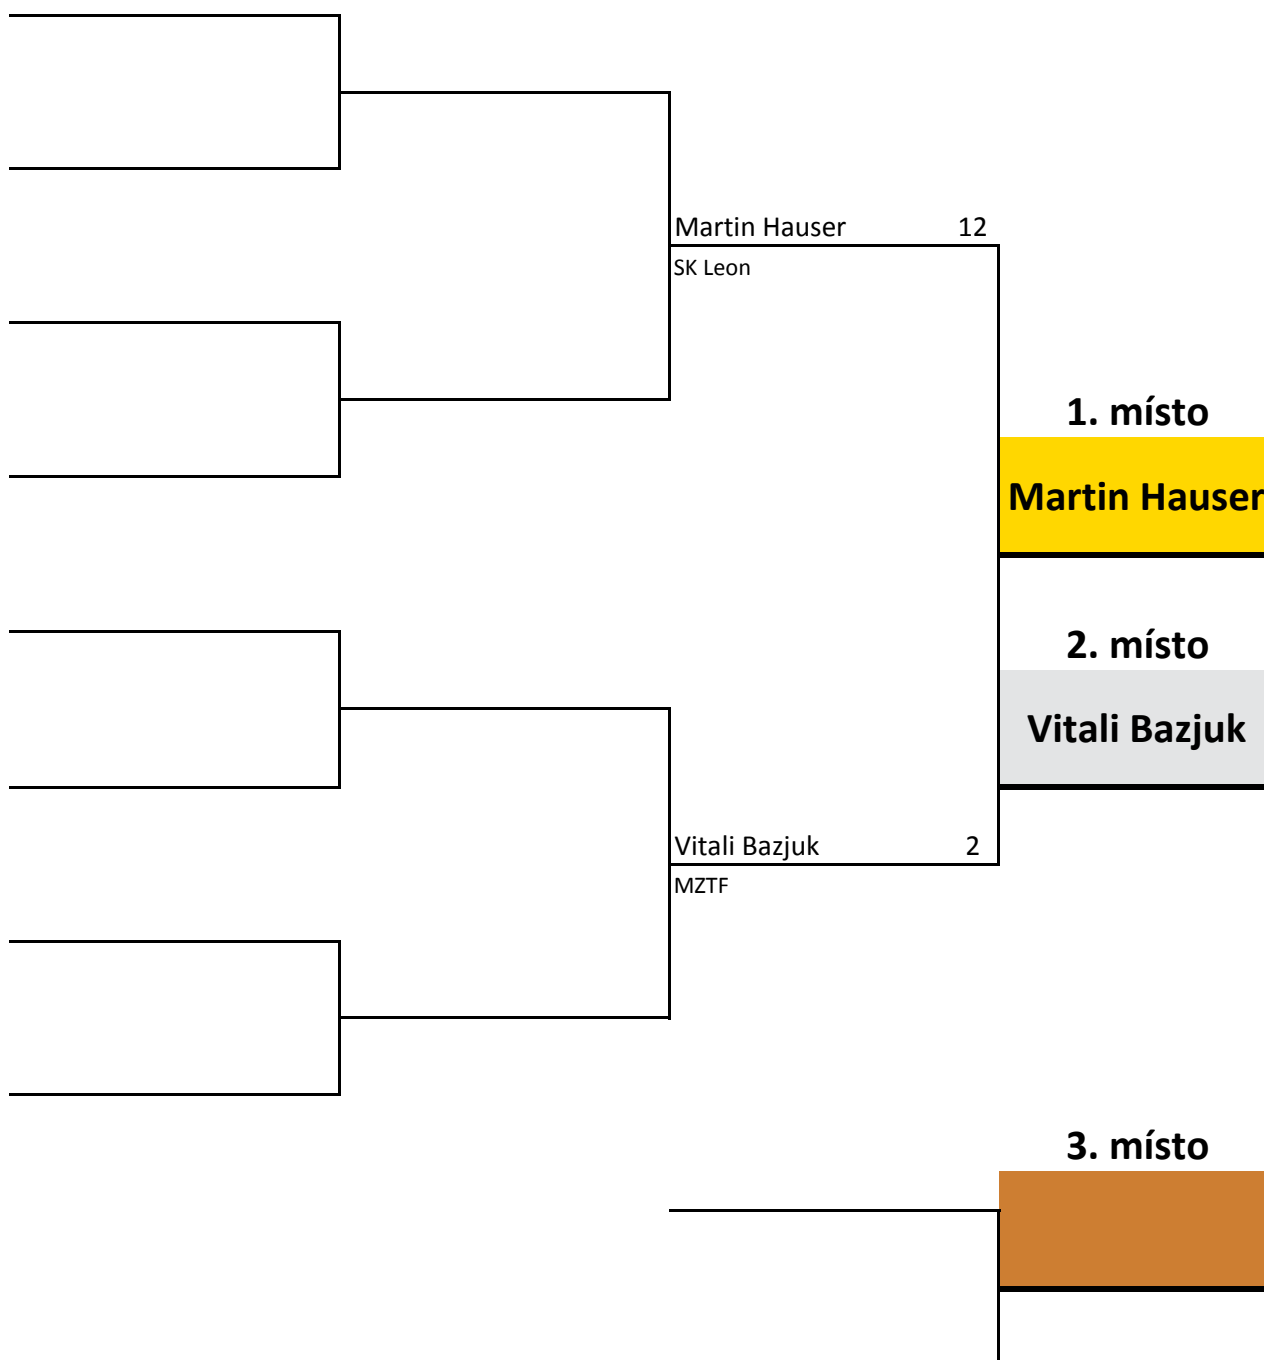

Prague Open 2015

lightcontact, points fighting, kick light

PF

st. žáci

-69 kg