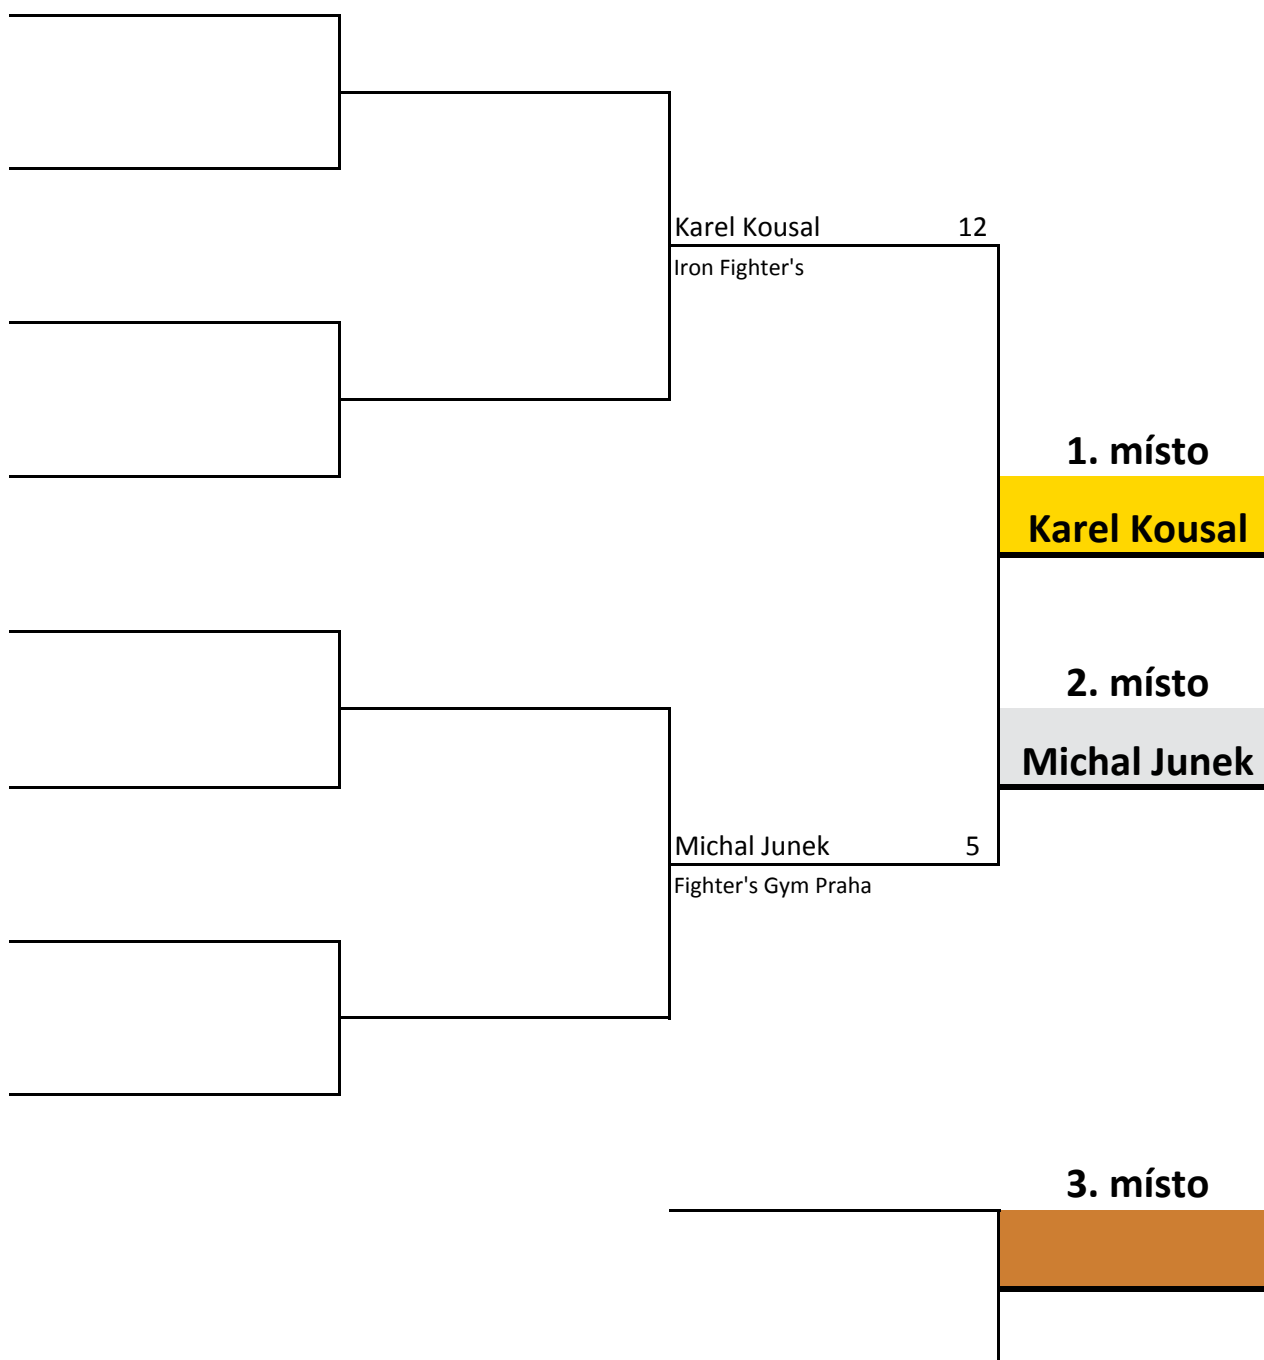

Prague Open 2015

lightcontact, points fighting, kick light

PF

ml. žáci

-28 kg

Prague Open 2015

lightcontact, points fighting, kick light

PF