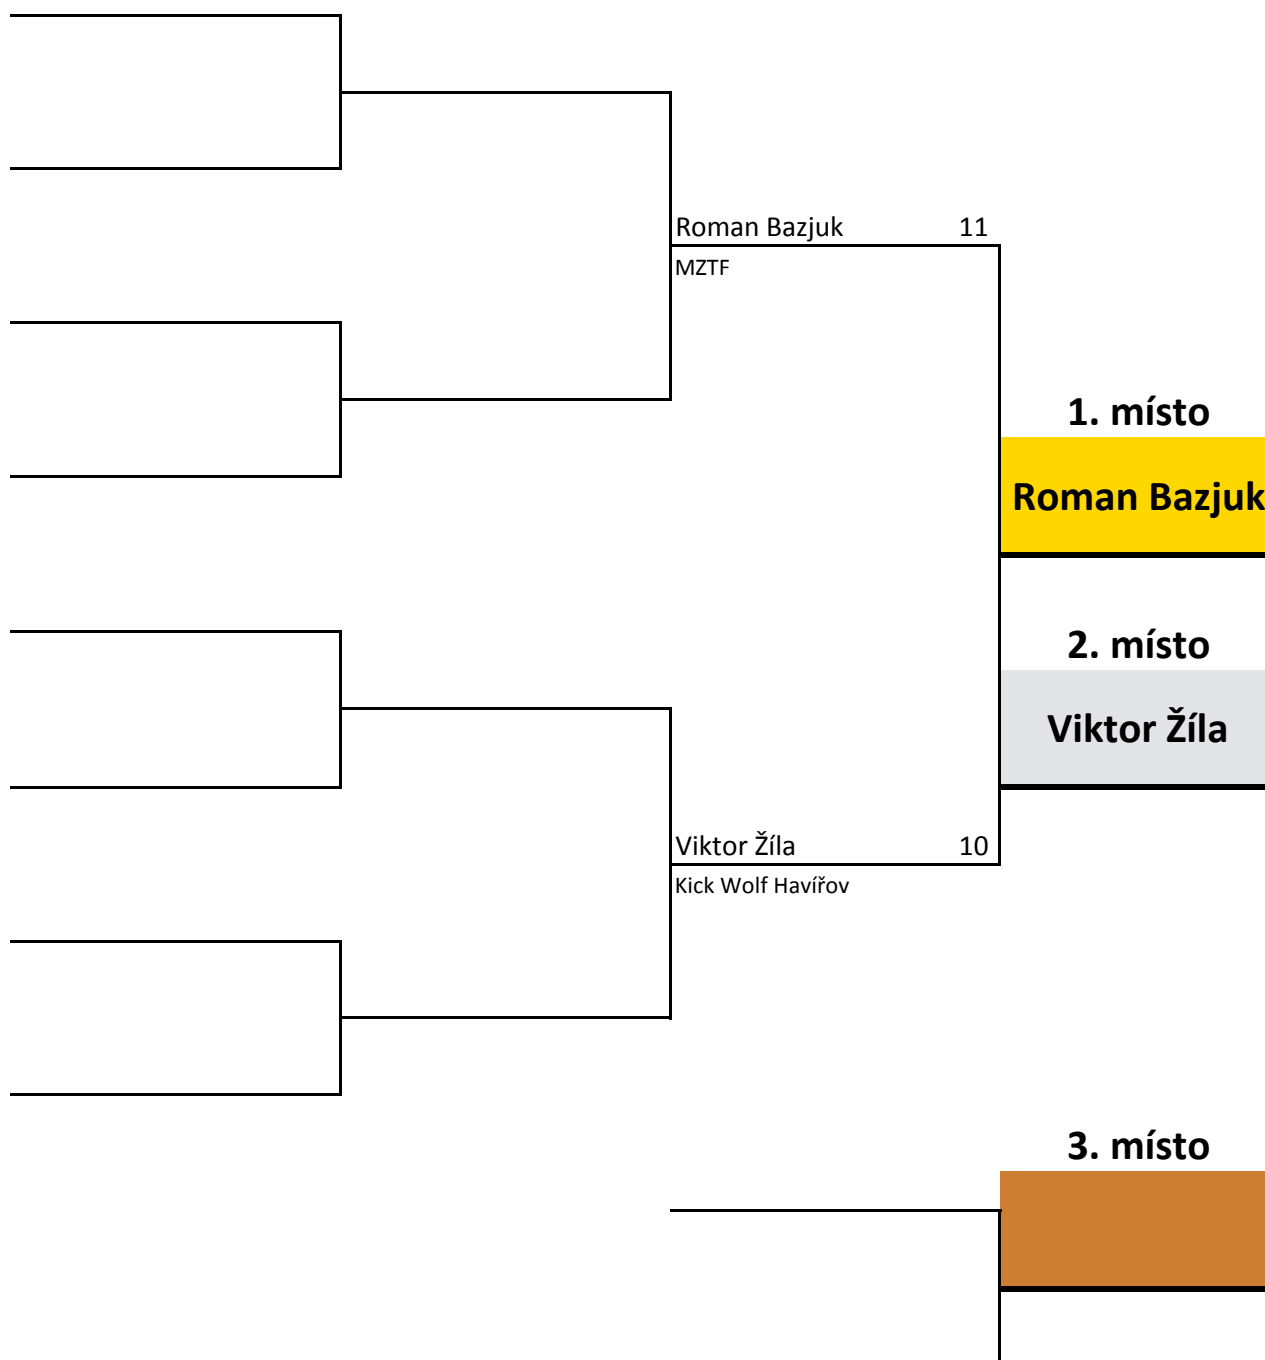

Prague Open 2015

lightcontact, points fighting, kick light

PF

ml. žáci

+47 kg