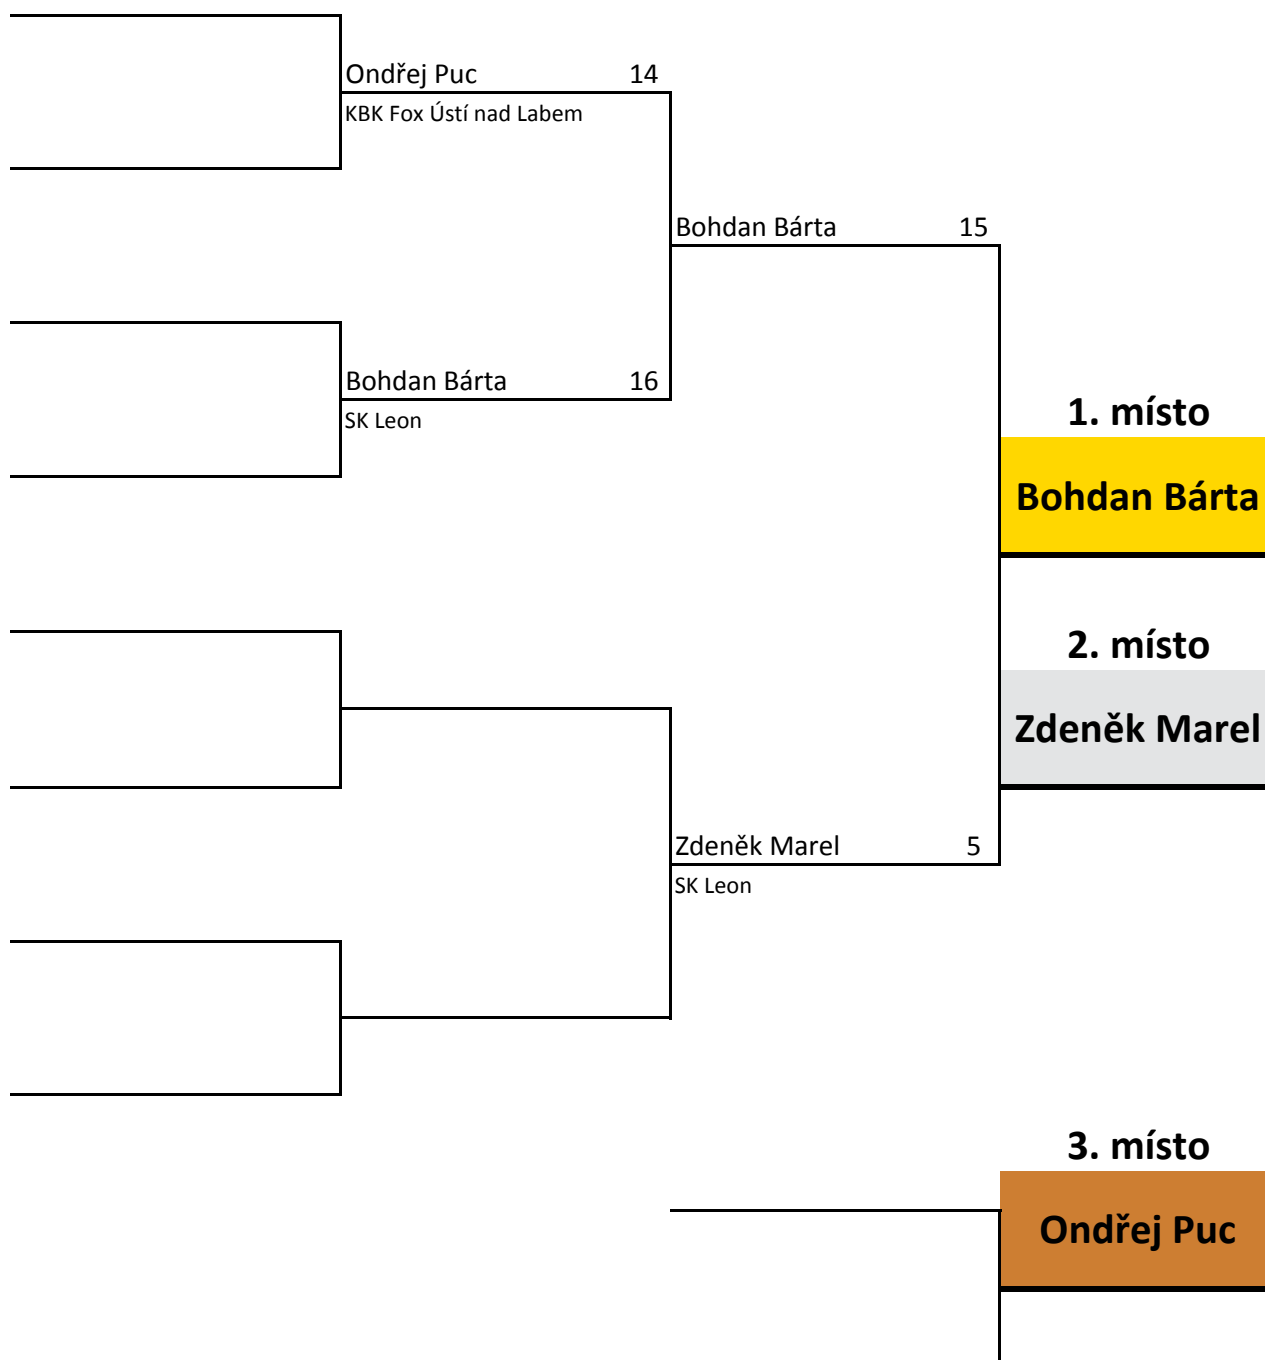

PF

st. žáci

-47 kg

Prague Open 2015

lightcontact, points fighting, kick light

PF

st. žáci

-52 kg