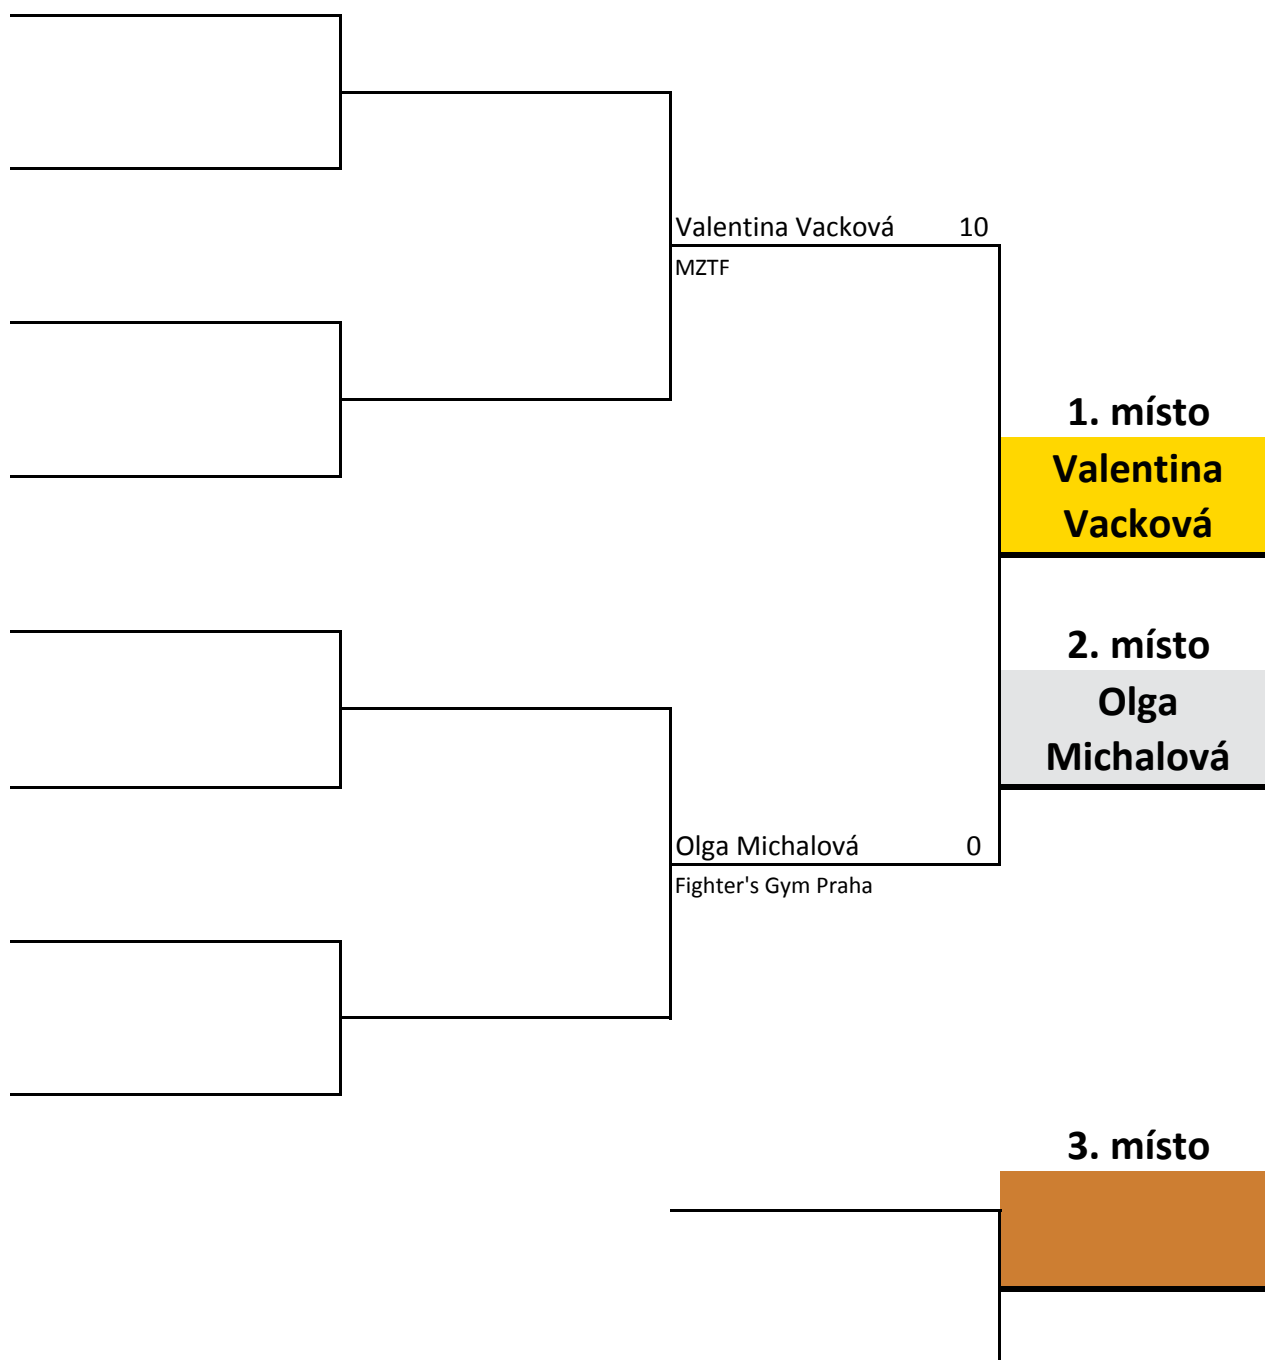

-32 kg

Prague Open 2015

lightcontact, points fighting, kick light

PF

ml. žákyně

-37 kg

Prague Open 2015

lightcontact, points fighting, kick light