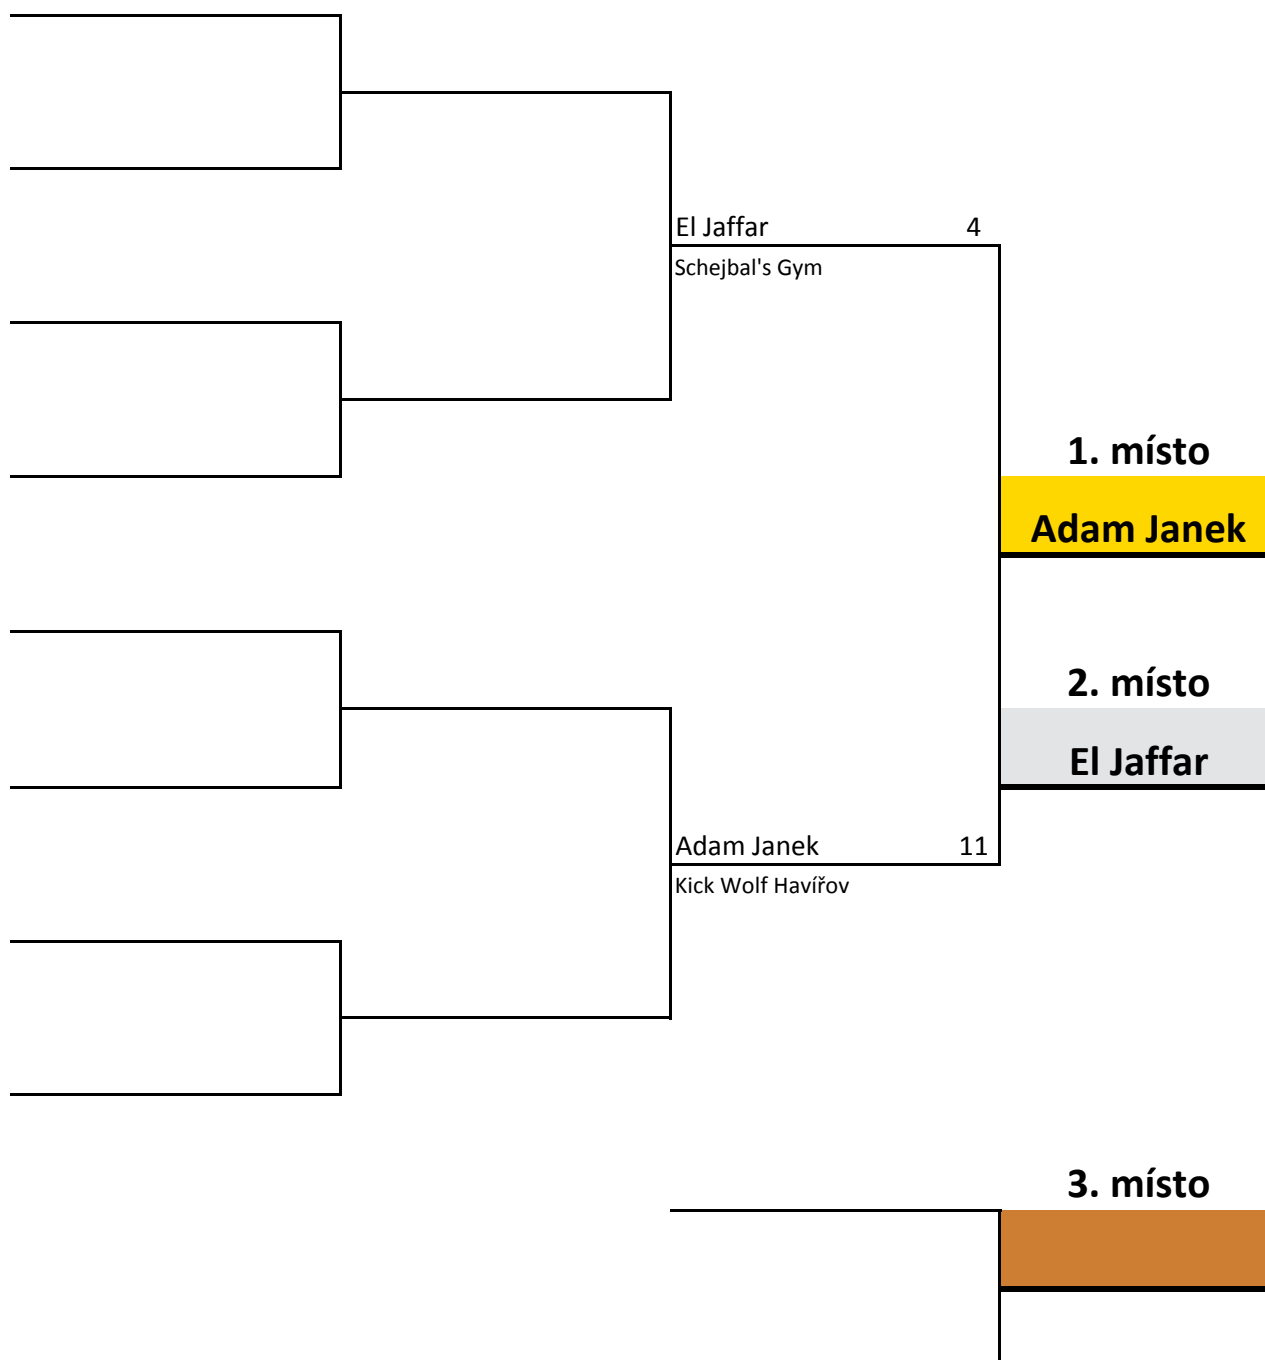

Prague Open 2015

lightcontact, points fighting, kick light

PF

ml. žáci

-32 kg