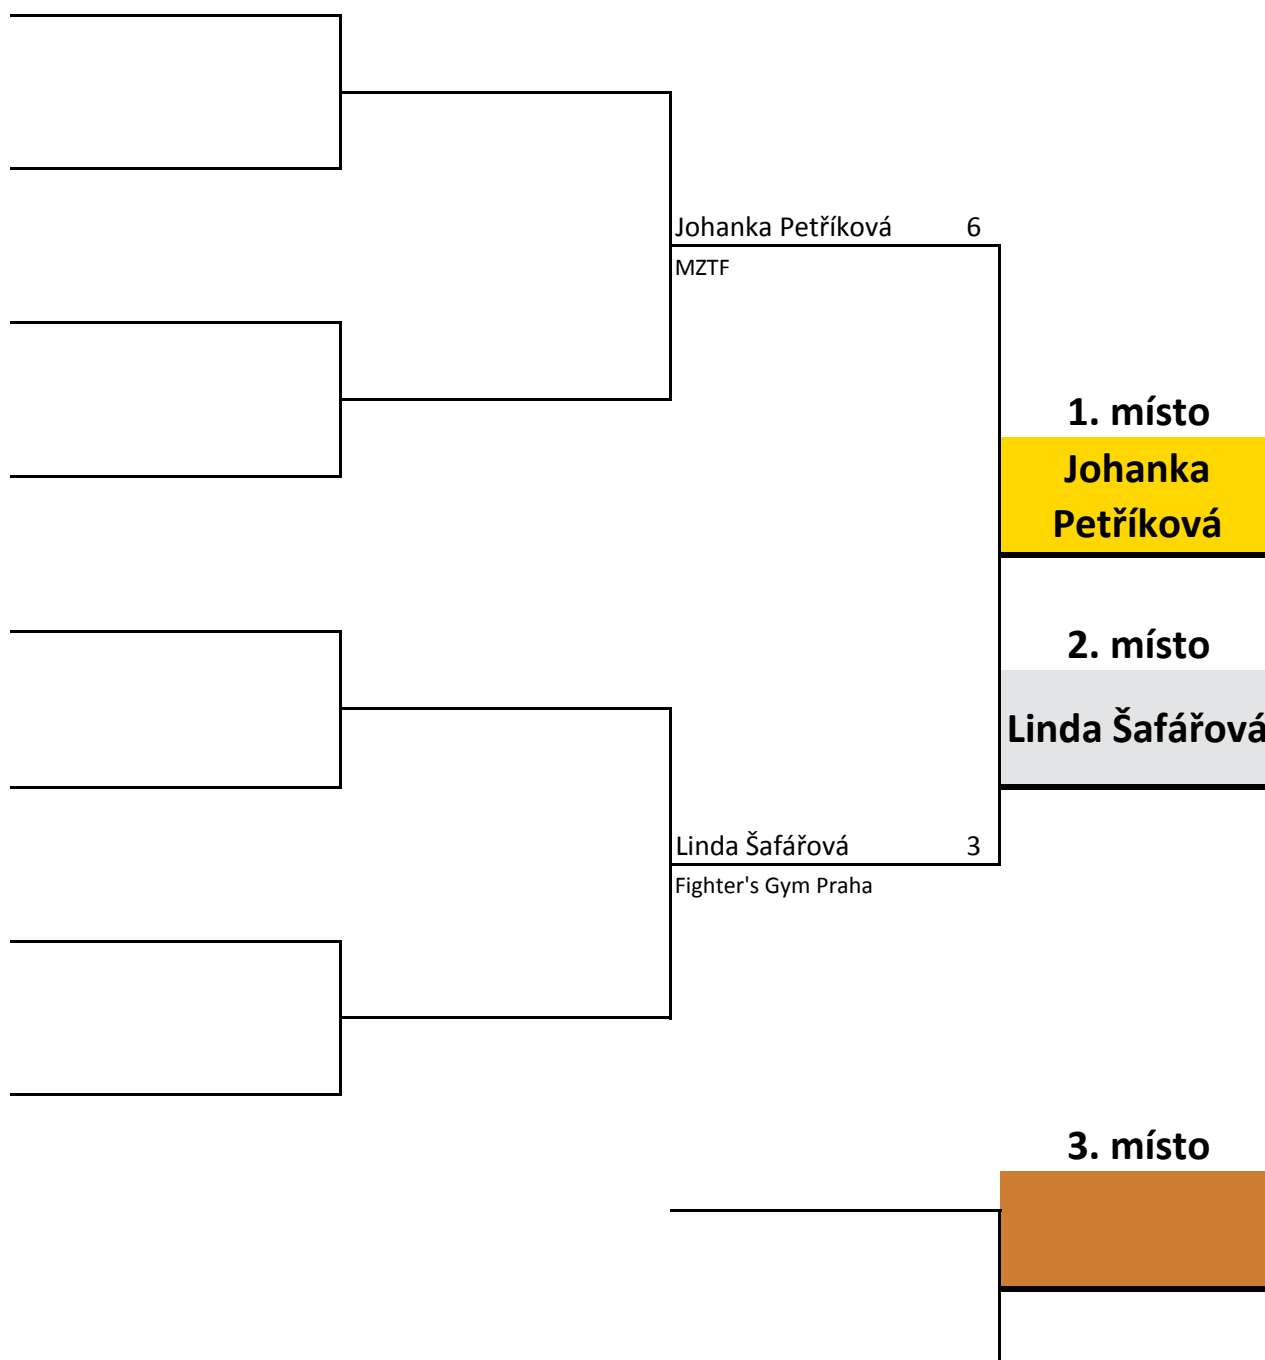

Prague Open 2015

lightcontact, points fighting, kick light

PF

ml. žákyně

-32 kg