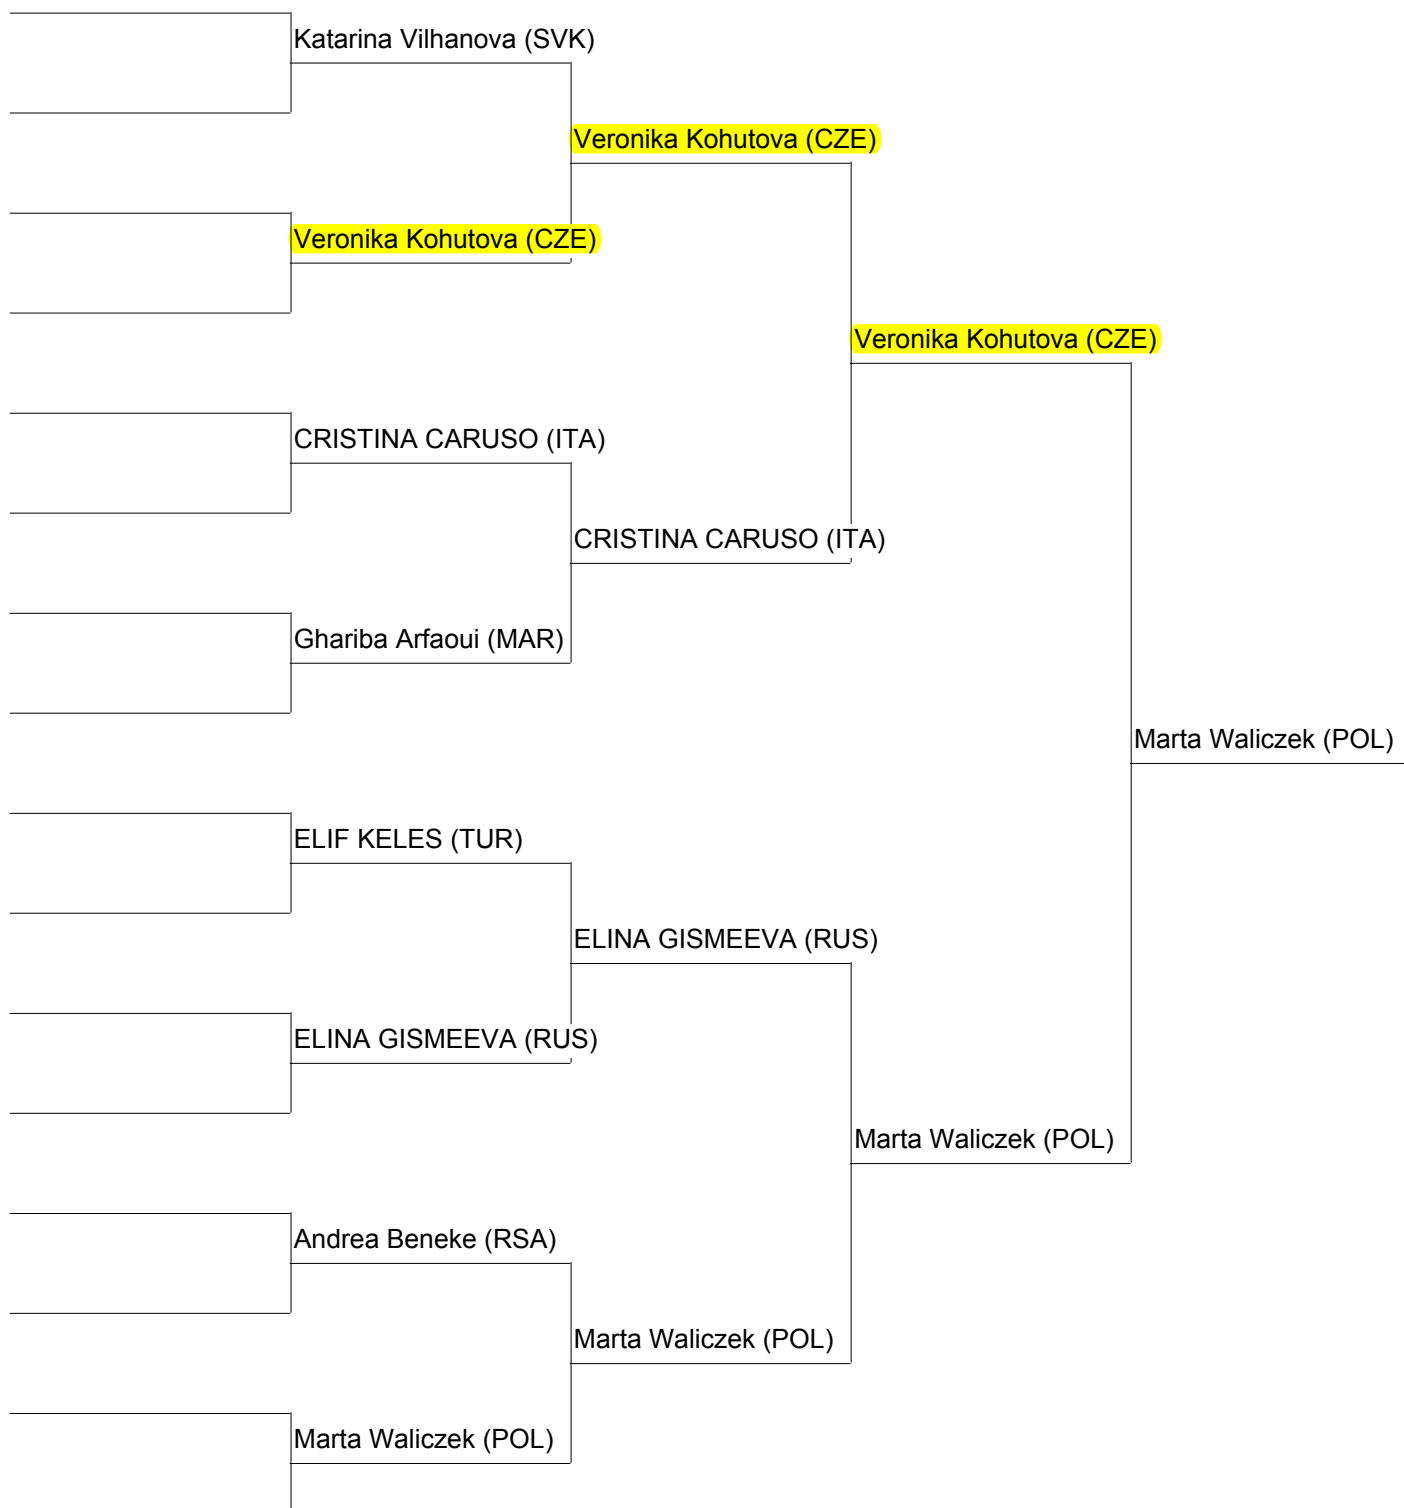

KL female -60kg

Wako Seniors World Kickboxing Championship

Antalya

30.11.2013 - 08.12.2013

Signature

07.12.2013 14:38:56

KL female -70kg

Wako Seniors World Kickboxing Championship

Antalya

30.11.2013 - 08.12.2013

Signature

07.12.2013 14:38:56

KL female +70kg

Wako Seniors World Kickboxing Championship

Antalya

30.11.2013 - 08.12.2013