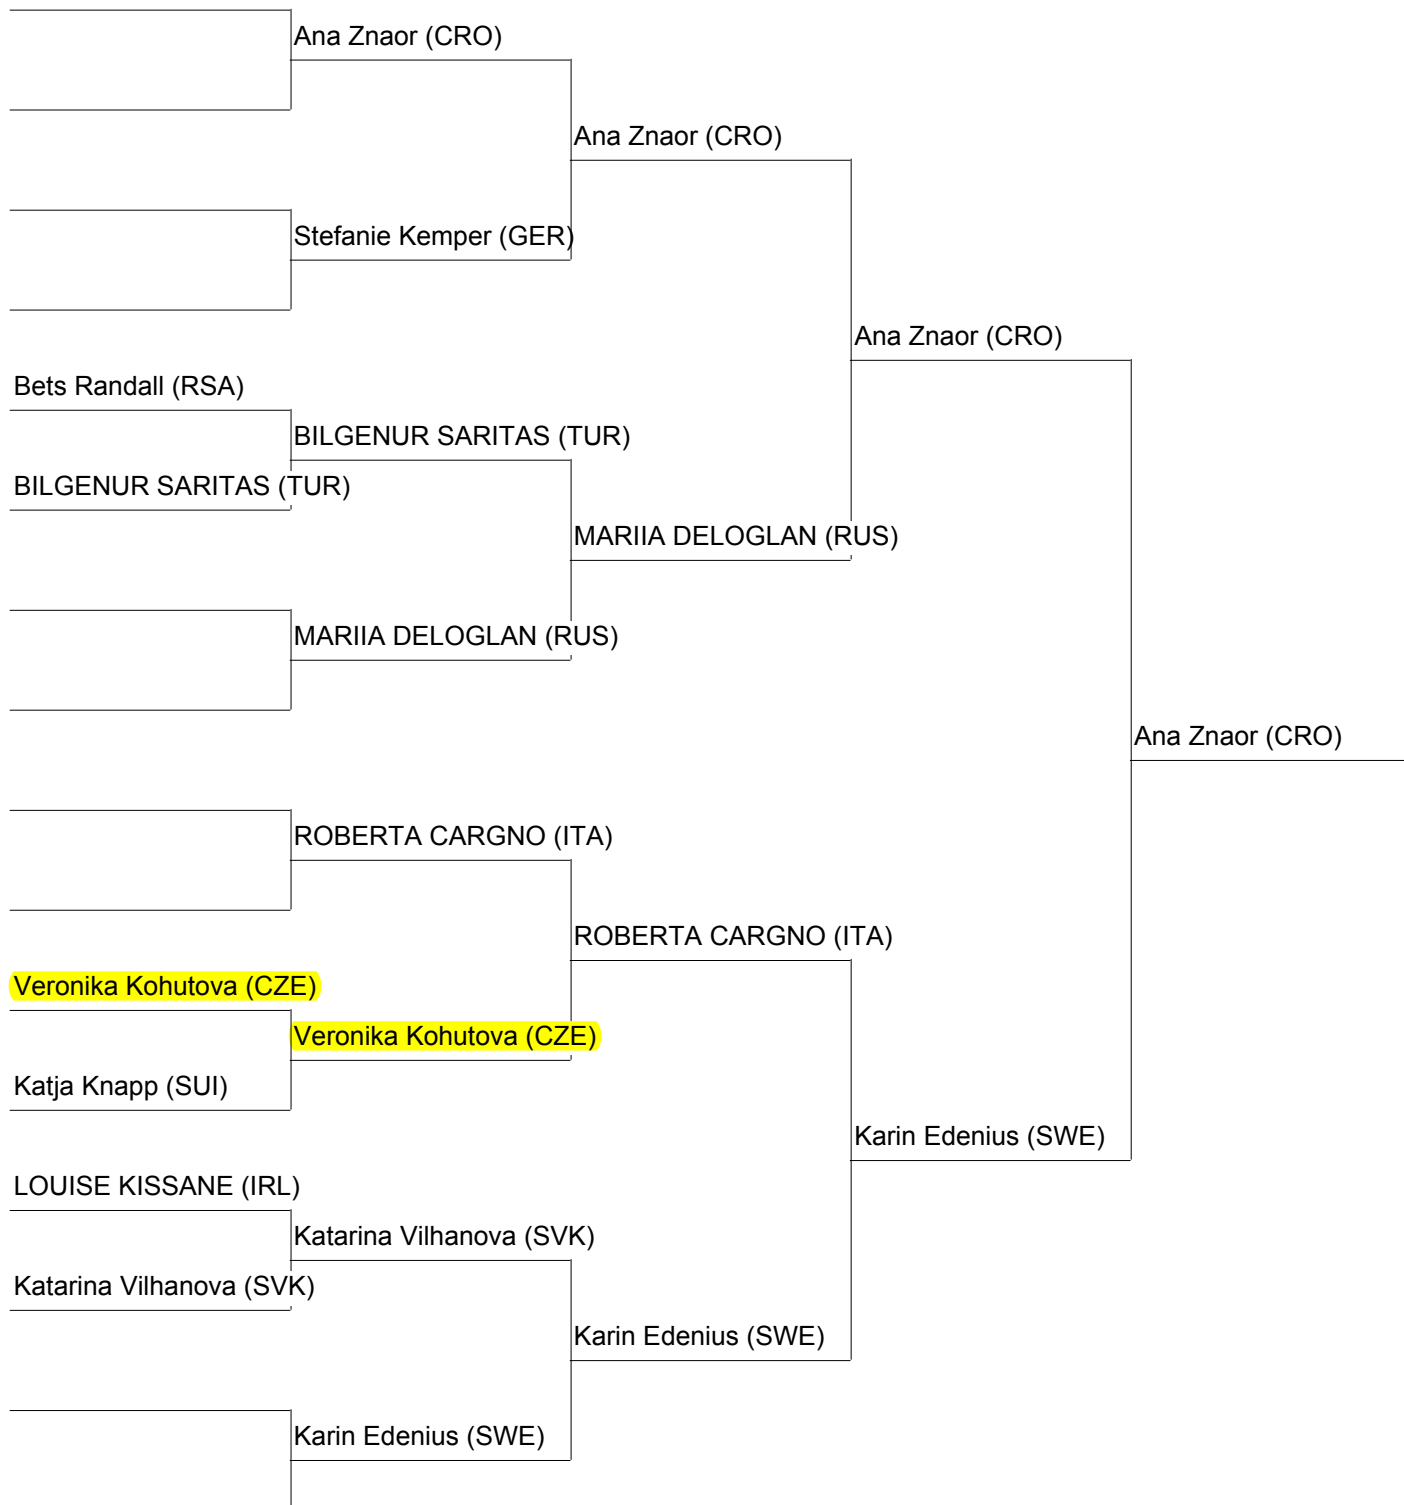

LC female -60kg

Wako Seniors World Kickboxing Championship

Antalya

30.11.2013 - 08.12.2013

LC female -70kg

Wako Seniors World Kickboxing Championship

Antalya

30.11.2013 - 08.12.2013

Signature

07.12.2013 14:37:26

LC female +70kg

Wako Seniors World Kickboxing Championship

Antalya

30.11.2013 - 08.12.2013

Signature

07.12.2013 14:37:26

KL female -60kg

Wako Seniors World Kickboxing Championship

Antalya

30.11.2013 - 08.12.2013

Signature

07.12.2013 14:38:56

KL female -70kg

Wako Seniors World Kickboxing Championship