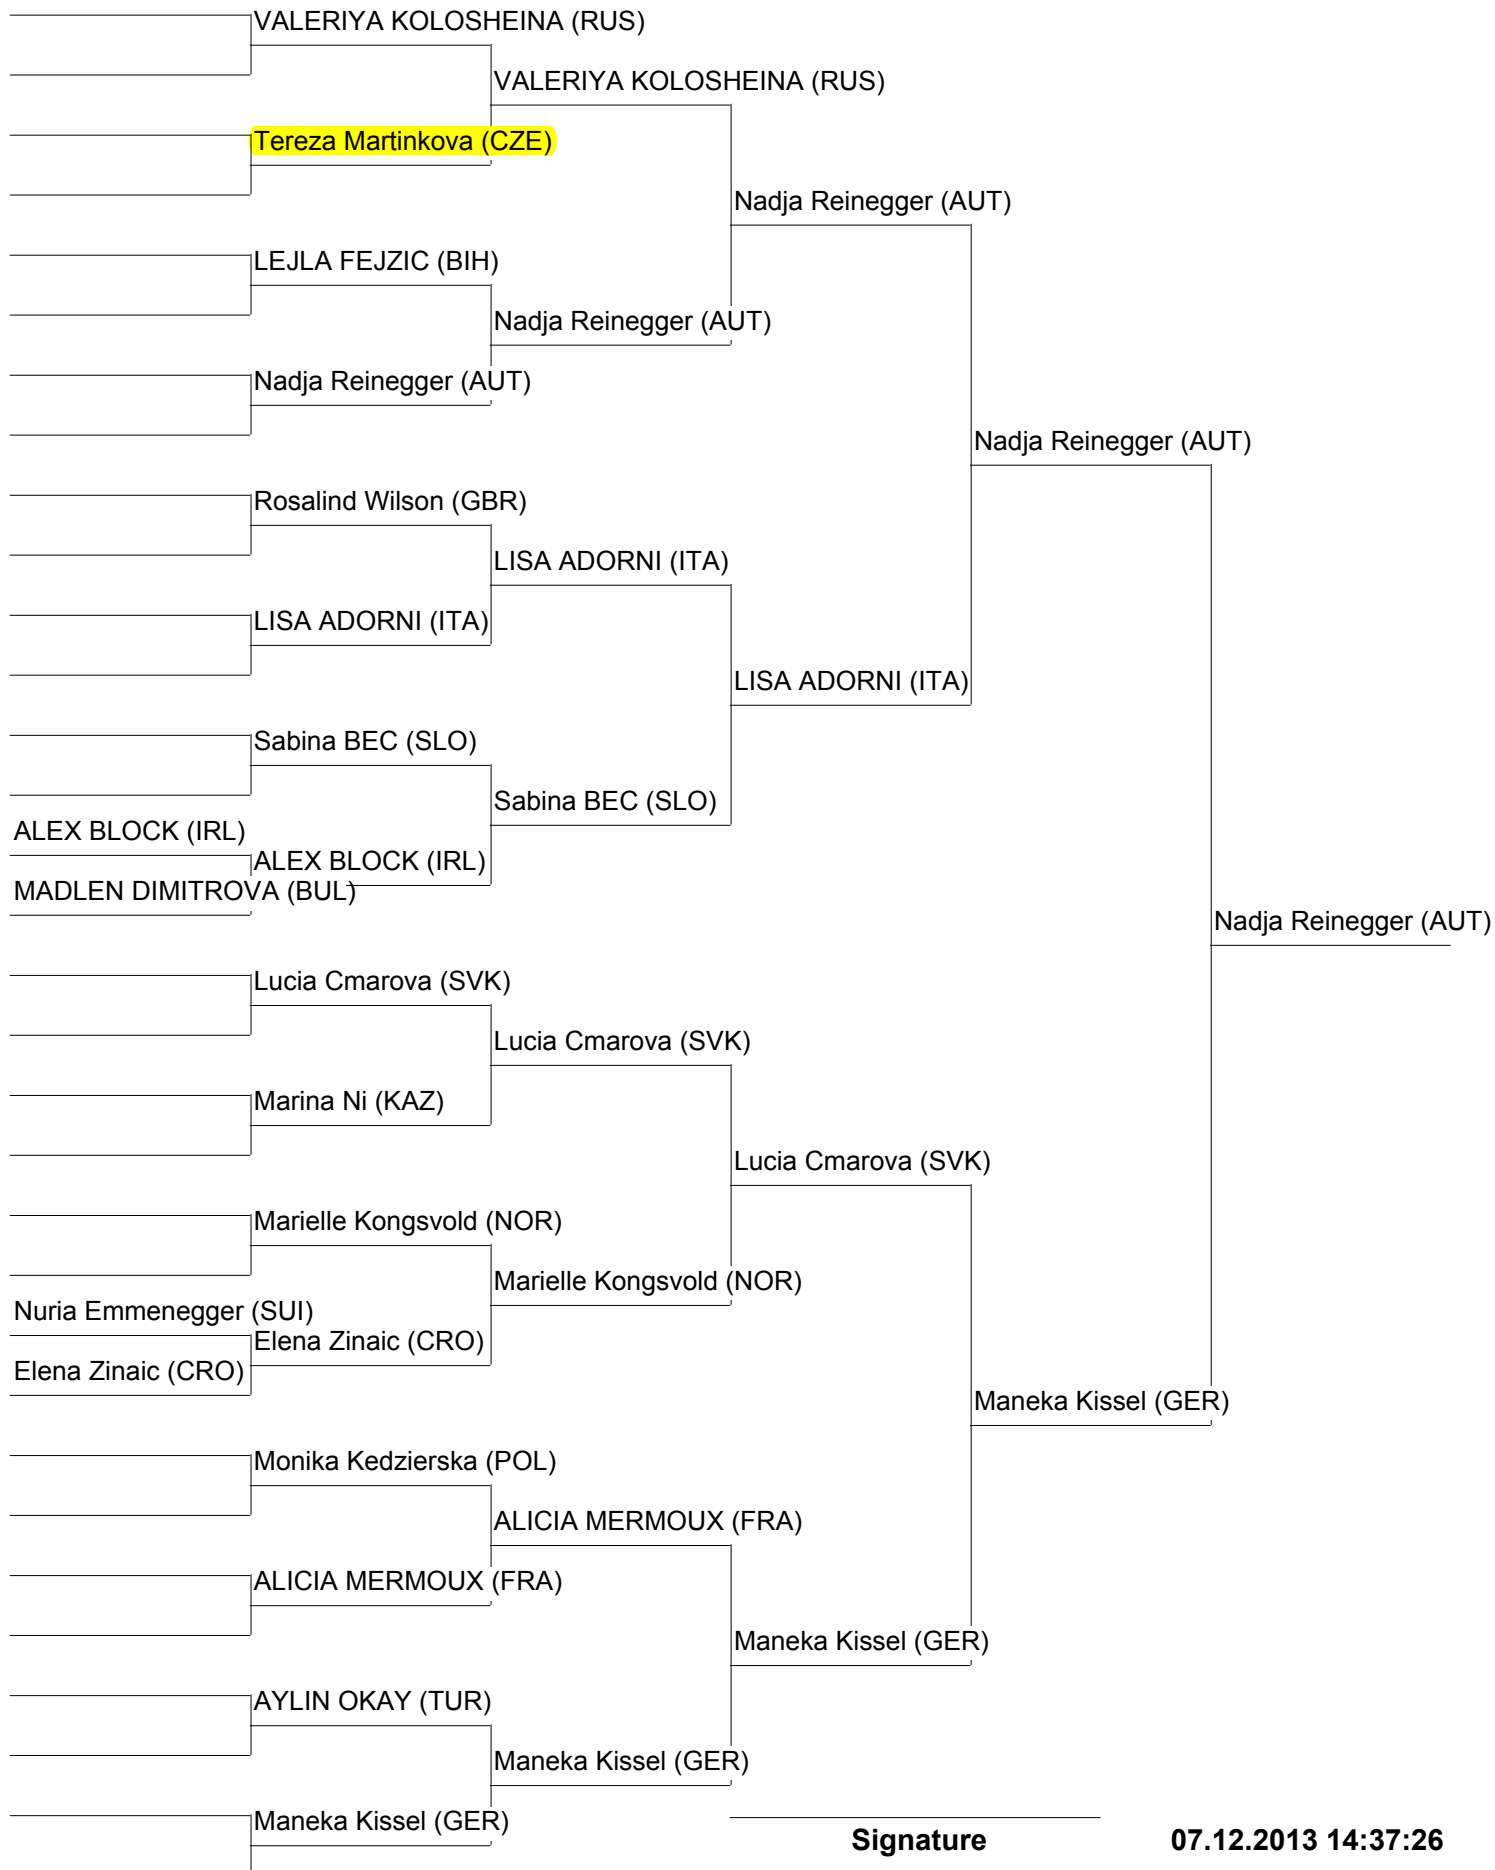

LC female -60kg

Wako Seniors World Kickboxing Championship

Antalya

30.11.2013 - 08.12.2013

LC female -70kg

Wako Seniors World Kickboxing Championship

Antalya

30.11.2013 - 08.12.2013

Signature

07.12.2013 14:37:26

LC female +70kg

Wako Seniors World Kickboxing Championship

Antalya

30.11.2013 - 08.12.2013

Signature

07.12.2013 14:37:26