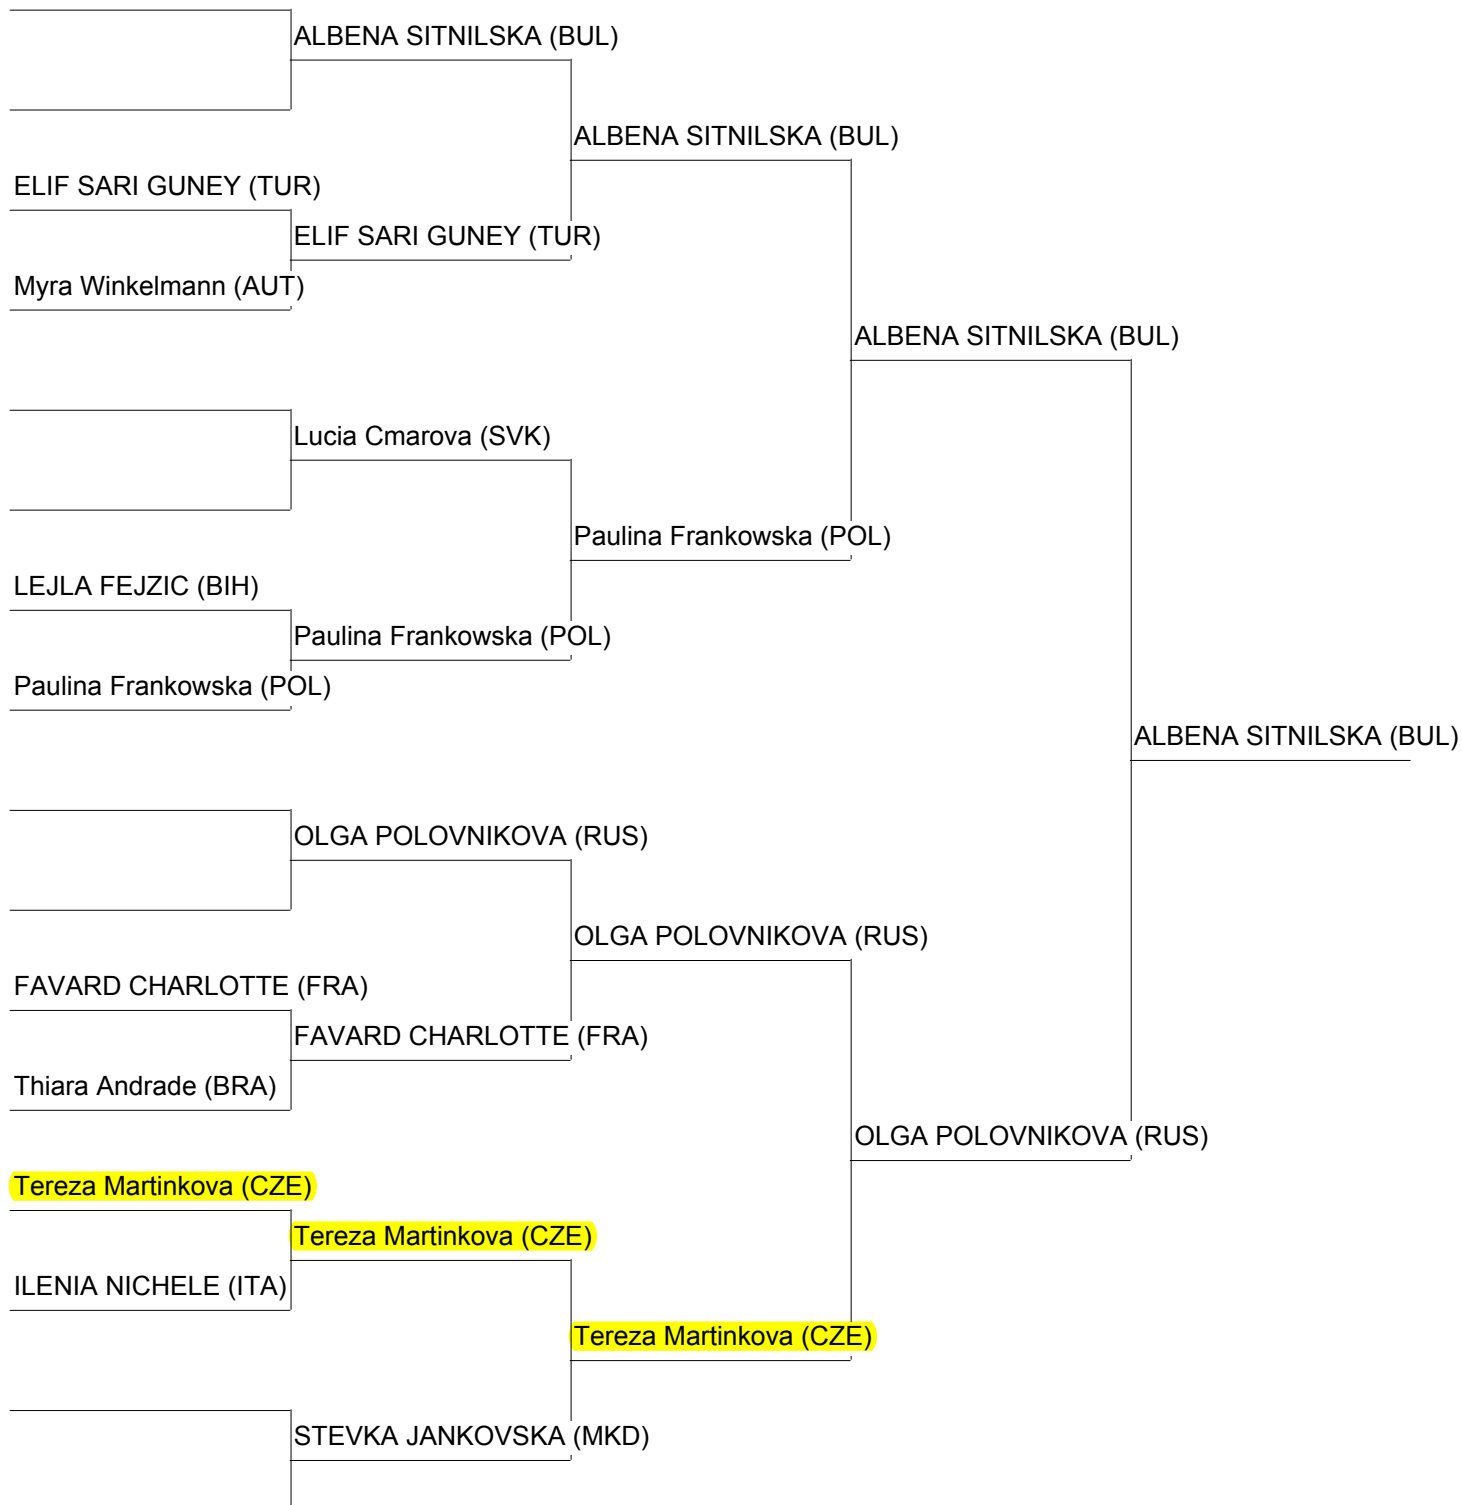

Signature

07.12.2013 14:37:26

LC female +70kg

Wako Seniors World Kickboxing Championship

Antalya

30.11.2013 - 08.12.2013

Signature

07.12.2013 14:37:26

KL female -60kg

Wako Seniors World Kickboxing Championship

Antalya

30.11.2013 - 08.12.2013

Signature

07.12.2013 14:38:56

KL female -70kg

Wako Seniors World Kickboxing Championship