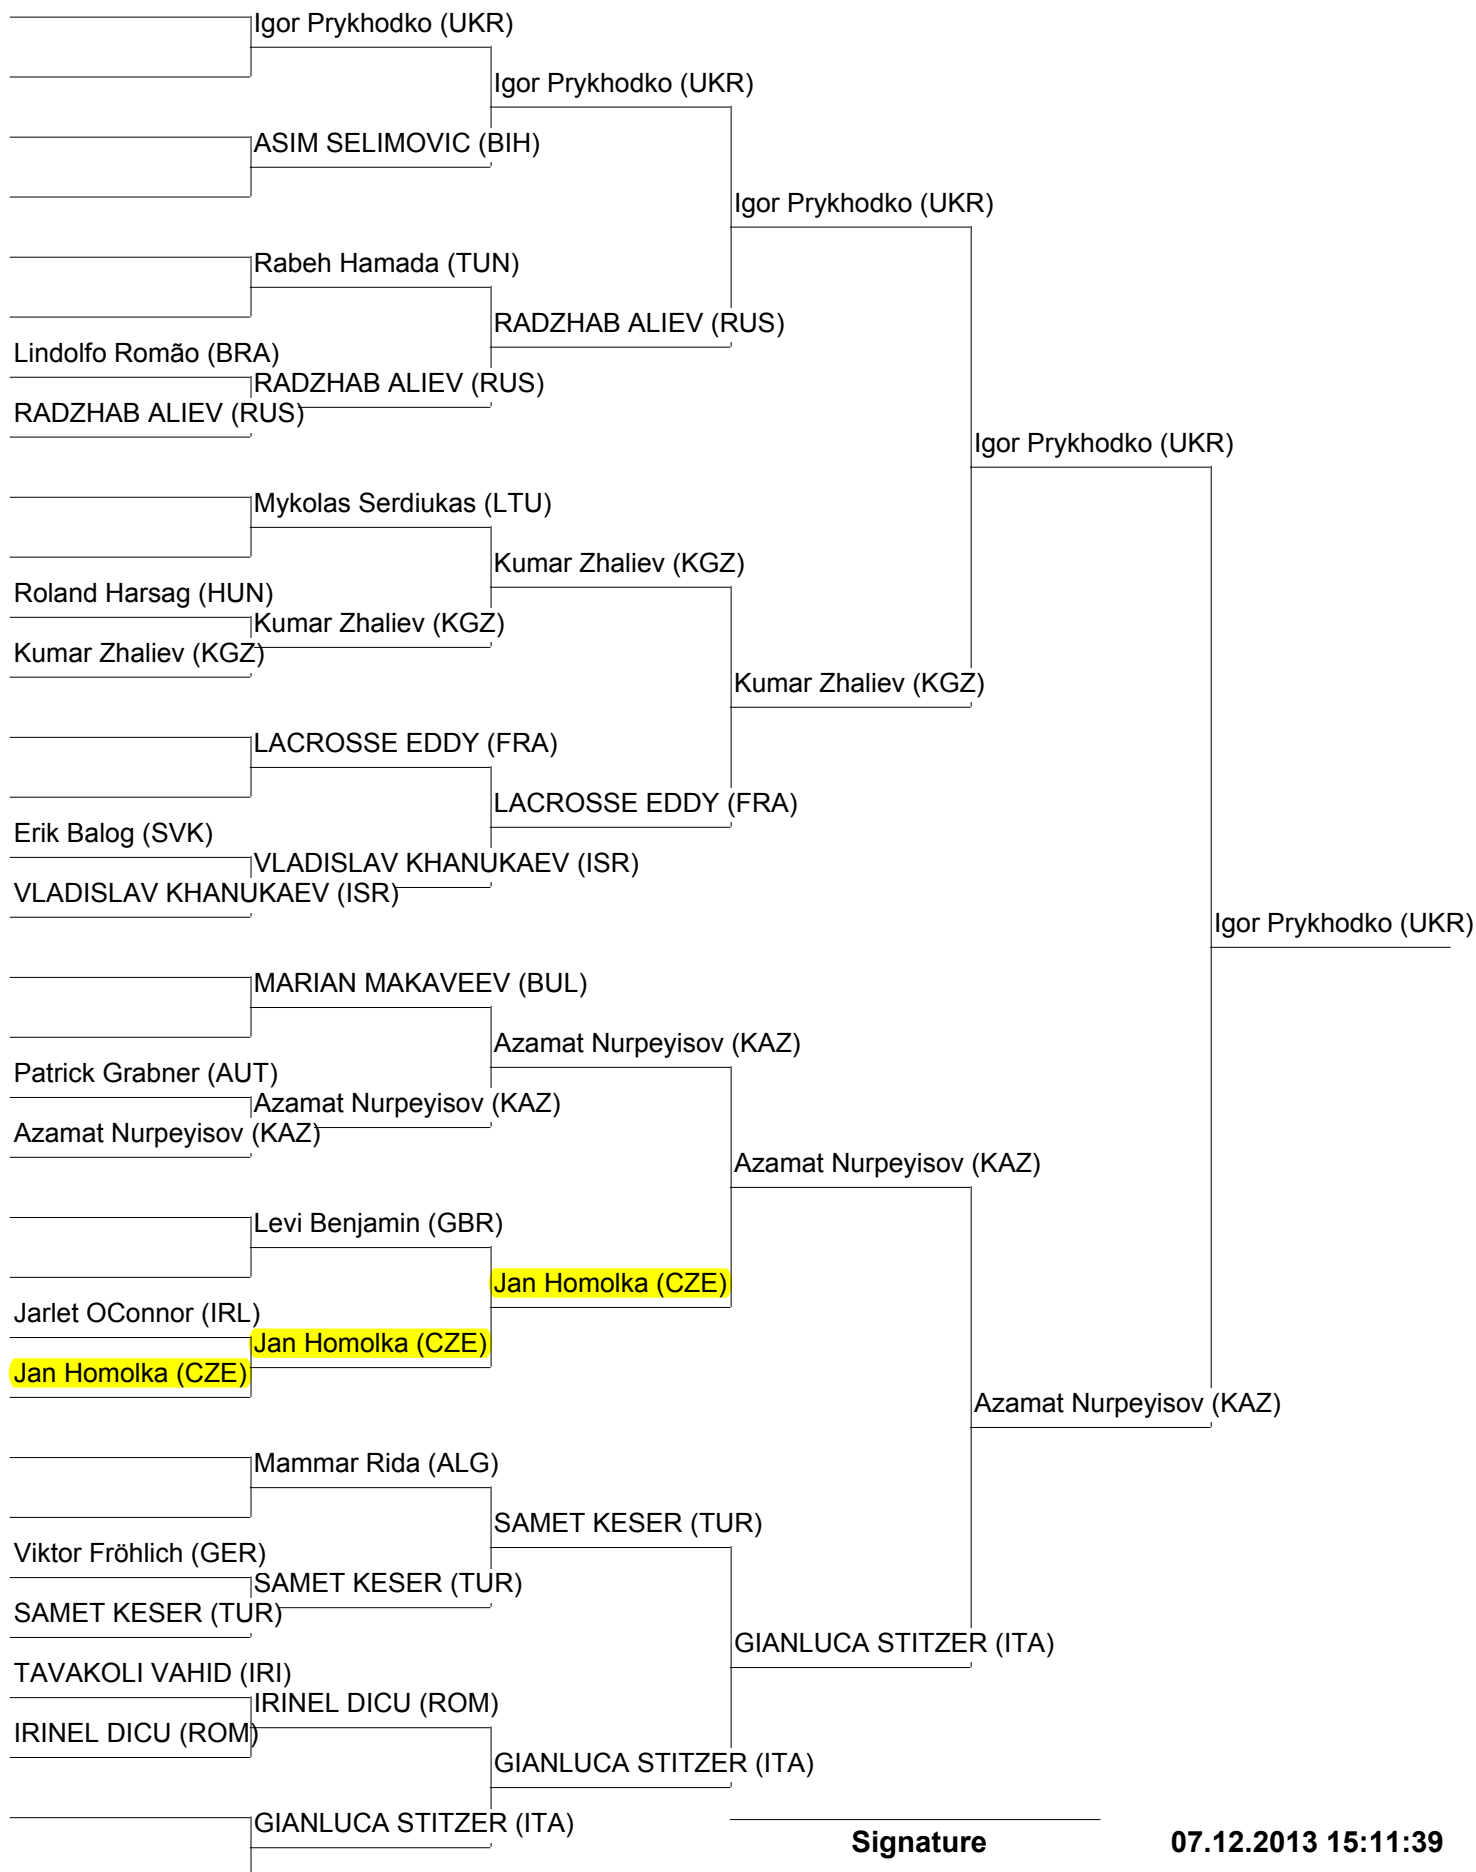

FC male -81kg

Wako Seniors World Kickboxing Championship

Antalya

30.11.2013 - 08.12.2013