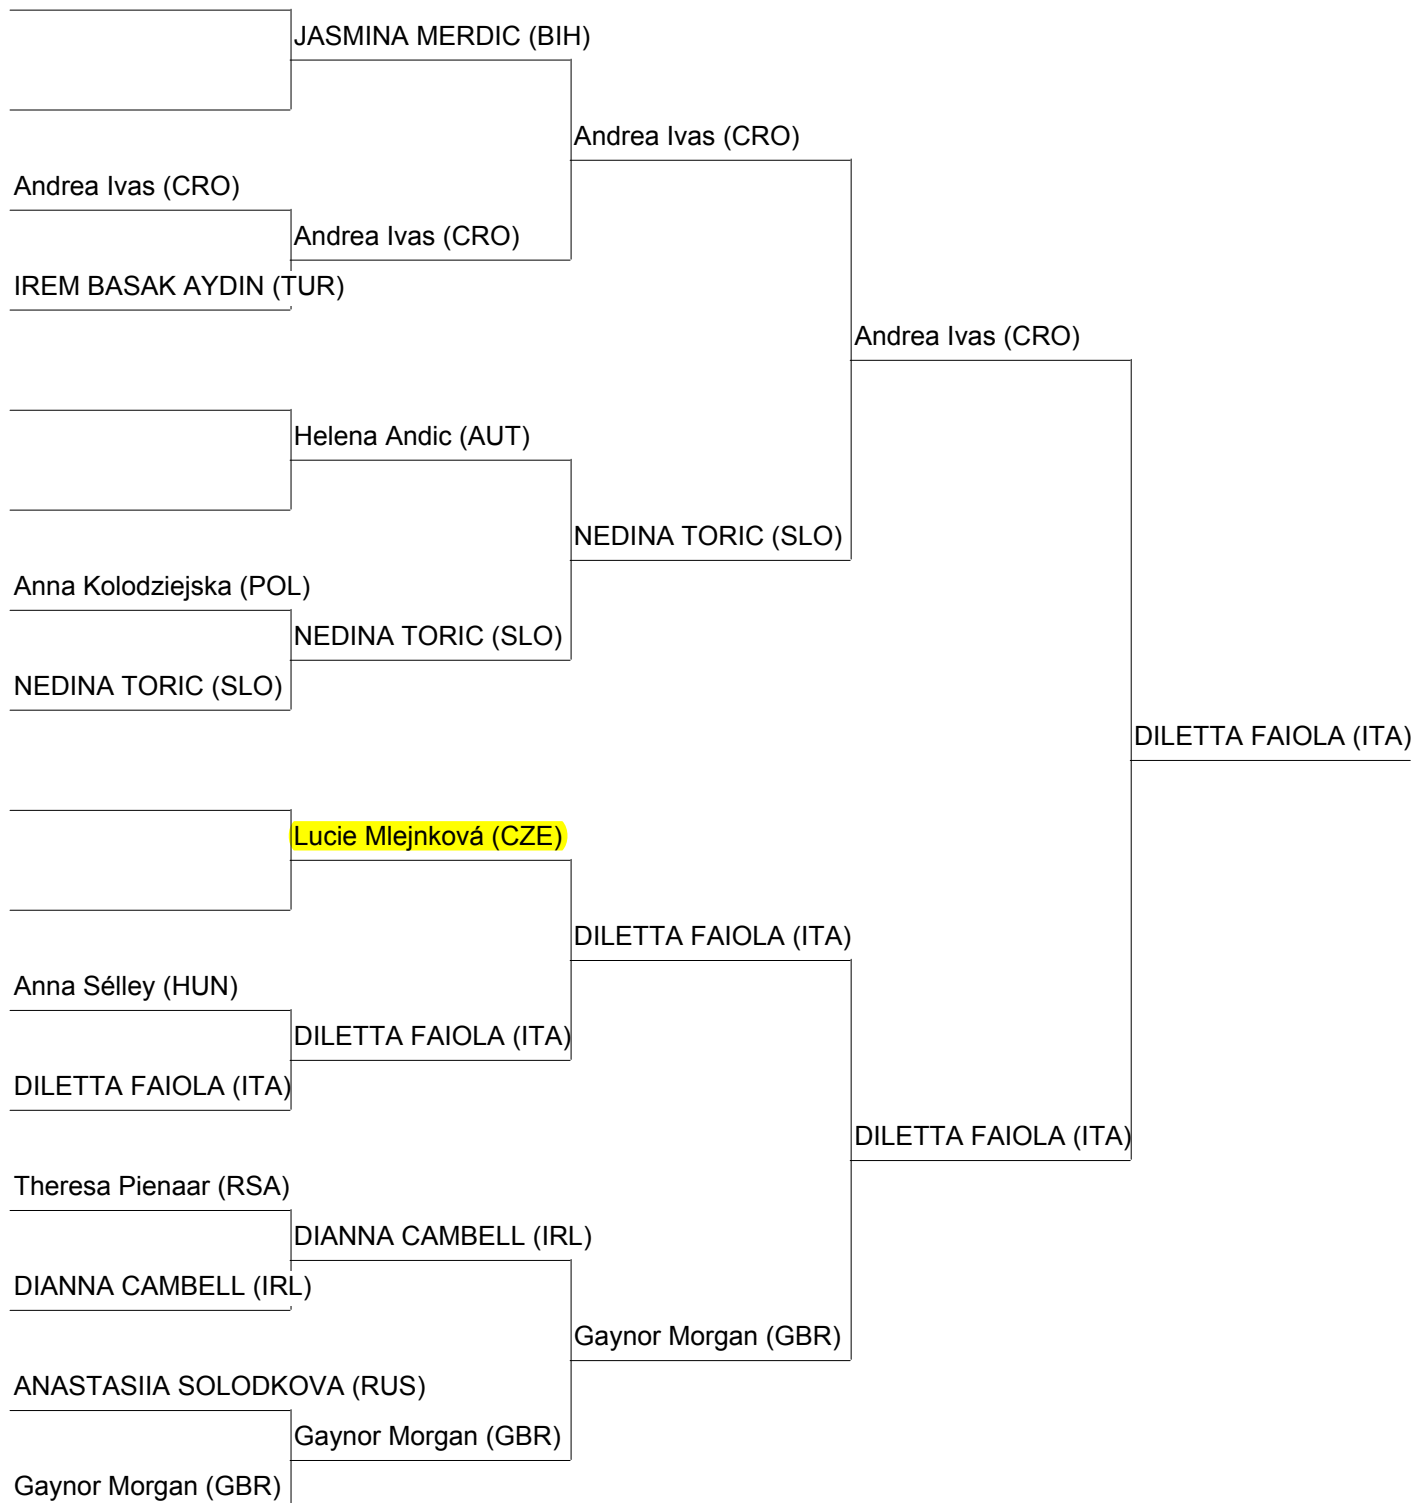

LC female -60kg

Wako Seniors World Kickboxing Championship

Antalya

30.11.2013 - 08.12.2013

LC female -70kg

Wako Seniors World Kickboxing Championship

Antalya

30.11.2013 - 08.12.2013

Signature

07.12.2013 14:37:26

LC female +70kg

Wako Seniors World Kickboxing Championship

Antalya

30.11.2013 - 08.12.2013

Signature

07.12.2013 14:37:26

KL female -60kg

Wako Seniors World Kickboxing Championship

Antalya

30.11.2013 - 08.12.2013

Signature

07.12.2013 14:38:56

KL female -70kg

Wako Seniors World Kickboxing Championship

Antalya

30.11.2013 - 08.12.2013

Signature

07.12.2013 14:38:56

KL female +70kg

Wako Seniors World Kickboxing Championship

Antalya

30.11.2013 - 08.12.2013